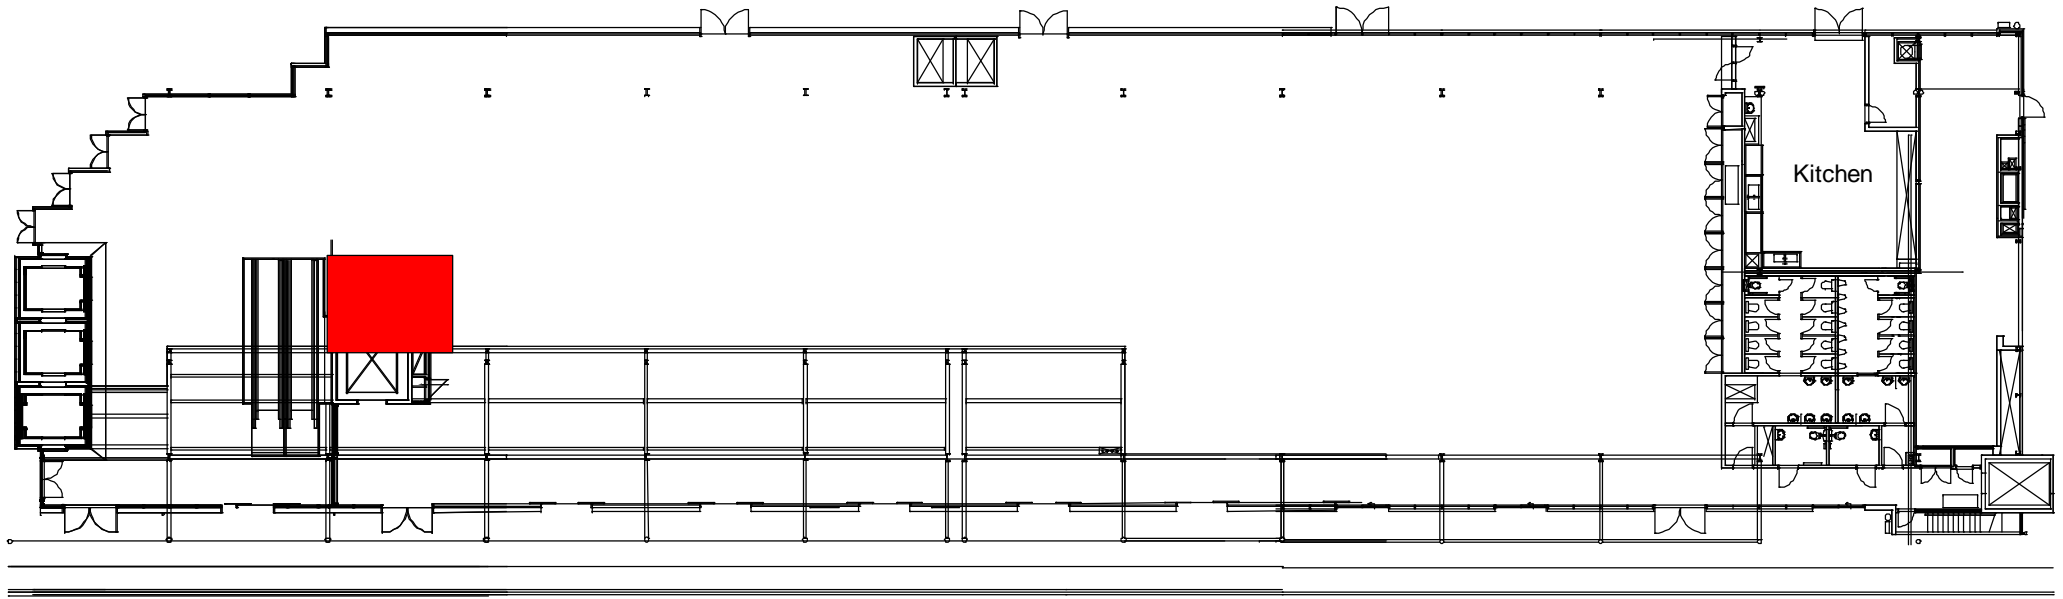

# OVERSEAS PASSENGER TERMINAL LEVEL 3 FUNCTION SPACE

0m 6m 10m 20m